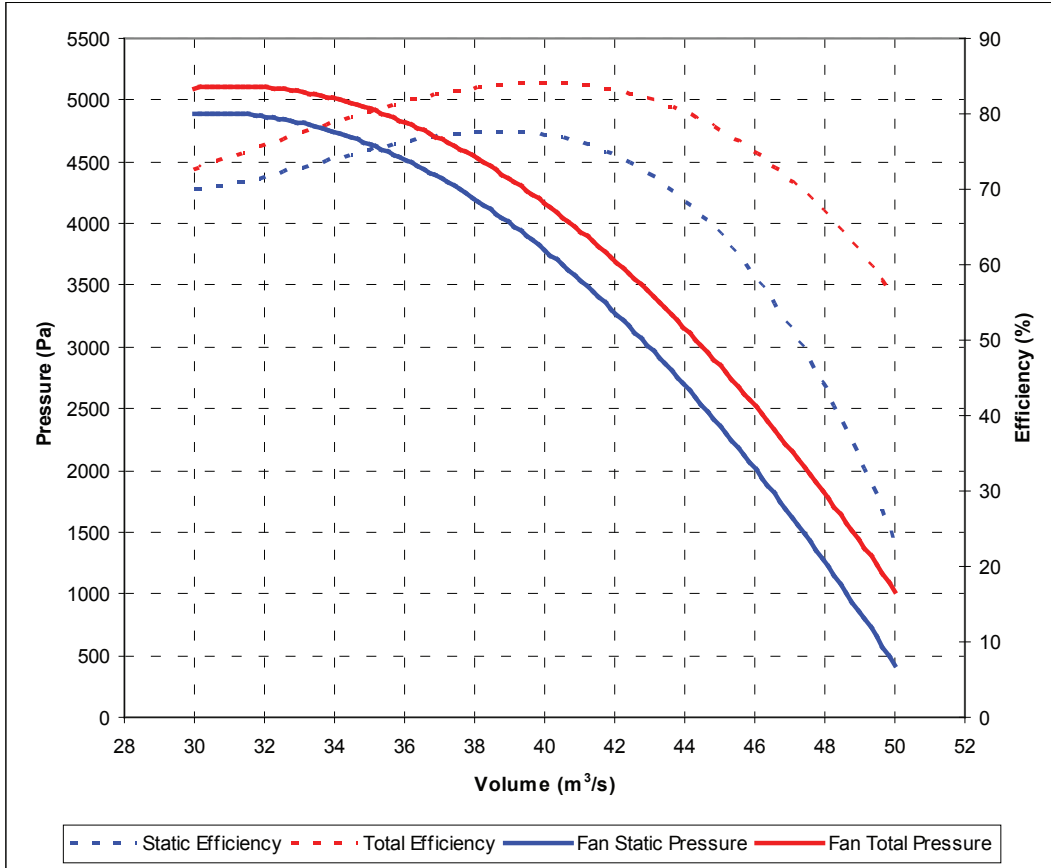

CC1400 Mk4 Vane Axial Fan Fan Curve

63 Christable Way
Landsdale 6065
Western Australia
Tel: +61 8 9249 9022
Fax: +61 8 9249 9126

website: www.clemcorp.com.au
email: sales@clemcorp.com.au
ABN: 54 115 959 683

- 2 x 110kW Motors
- Fully Cast One - Piece Aluminium Alloy Impellers
- 1400mm Diameter Casing