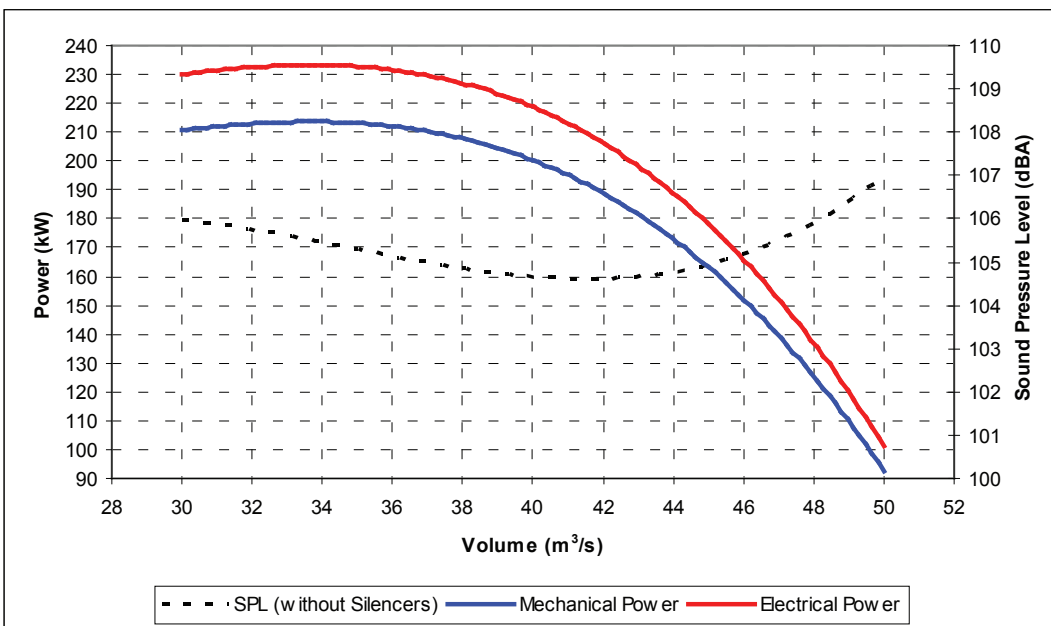

- 2 x 110kW Motors
- Fully Cast One - Piece Aluminium Alloy Impellers
- 1400mm Diameter Casing

CC1400 Mk4 Vane Axial Fan Fan Curve

6 Westchester Rd
(PO box 2318)
Malaga WA 6090
Tel: +61 8 9249 9022
Fax: +61 8 9249 9126
website: www.clemcorp.com.au
email: sales@clemcorp.com.au
ABN: 54 115 959 683

- 2 x 90kW Motors
- Fully Cast One - Piece Aluminium Alloy Impellers
- 1400mm Diameter Casing

Go with the flow....