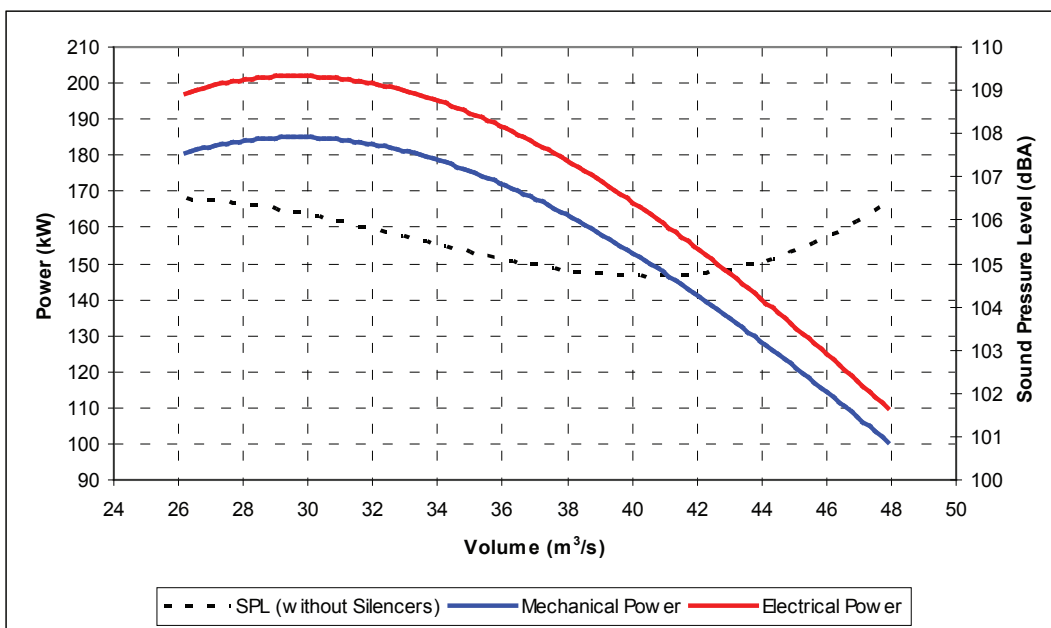

- 2 x 110kW Motors
- Fully Cast One - Piece Aluminium Alloy Impellers
- 1400mm Diameter Casing

CC1400 Mk4 Vane Axial Fan Fan Curve

6 Westchester Rd
(PO box 2318)
Malaga WA 6090
Tel: +61 8 9249 9022
Fax: +61 8 9249 9126
website: www.clemcorp.com.au
email: sales@clemcorp.com.au
ABN: 54 115 959 683

- 2 x 90kW Motors
- Fully Cast One - Piece Aluminium Alloy Impellers
- 1400mm Diameter Casing

Go with the flow....