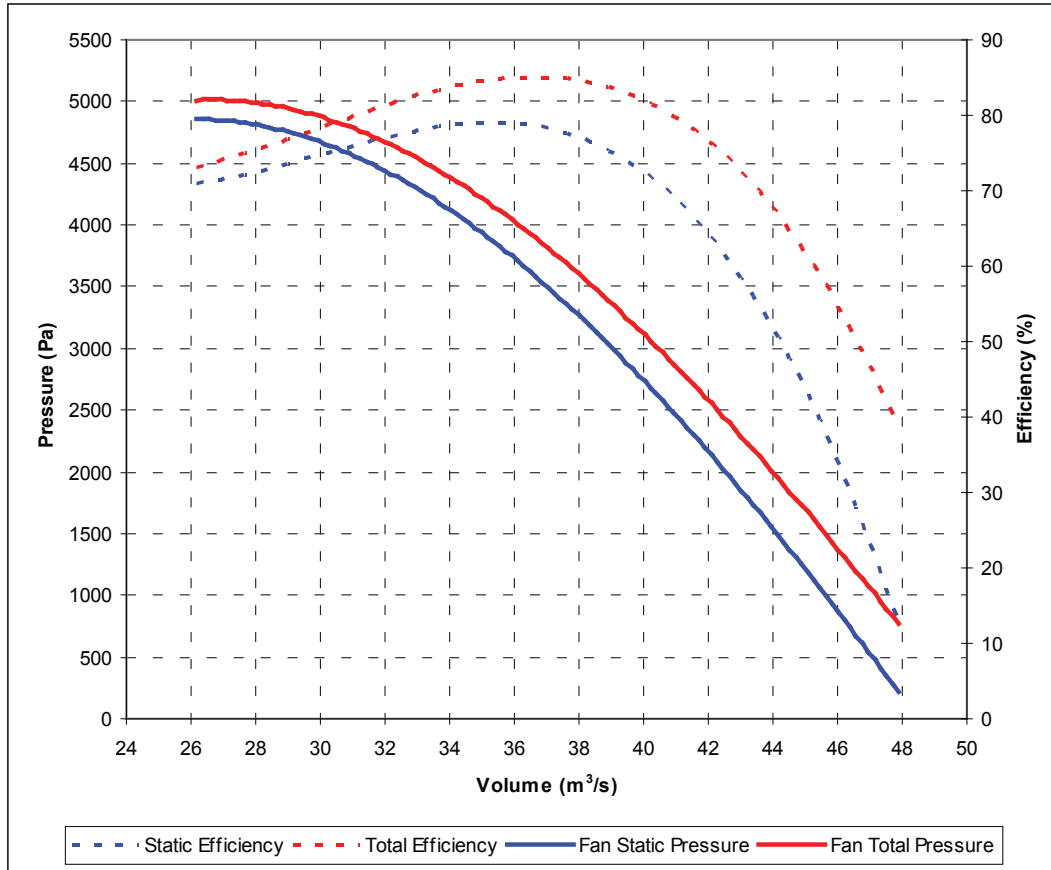

- 2 x 90kW Motors
- Fully Cast One - Piece Aluminium Alloy Impellers
- 1400mm Diameter Casing

Go with the flow....