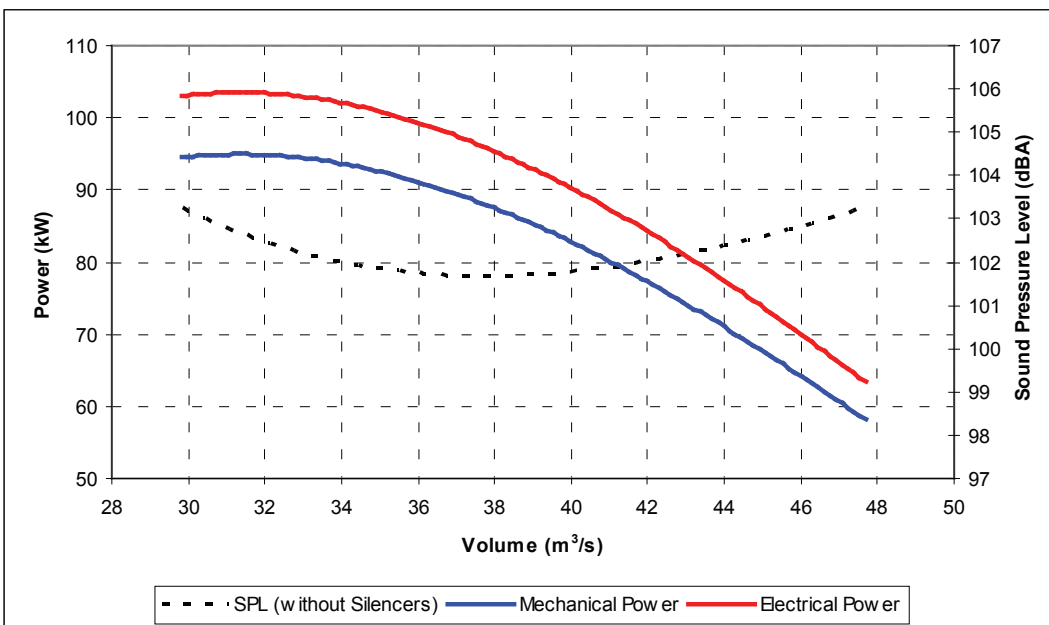

- 1 x 110kW Motors
- Fully Cast One - Piece Aluminium Alloy Impellers
- 1400mm Diameter Casing

Go with the flow....

CC1400 Mk4 Vane Axial Fan Fan Curve

63 Christable Way
Landsdale 6065
Western Australia
Tel: +61 8 9249 9022
Fax: +61 8 9249 9126
website: www.clemcorp.com.au
email: sales@clemcorp.com.au
ABN: 54 115 959 683

- 1 x 90kW Motors
- Fully Cast One - Piece Aluminium Alloy Impellers
- 1400mm Diameter Casing

Go with the flow....