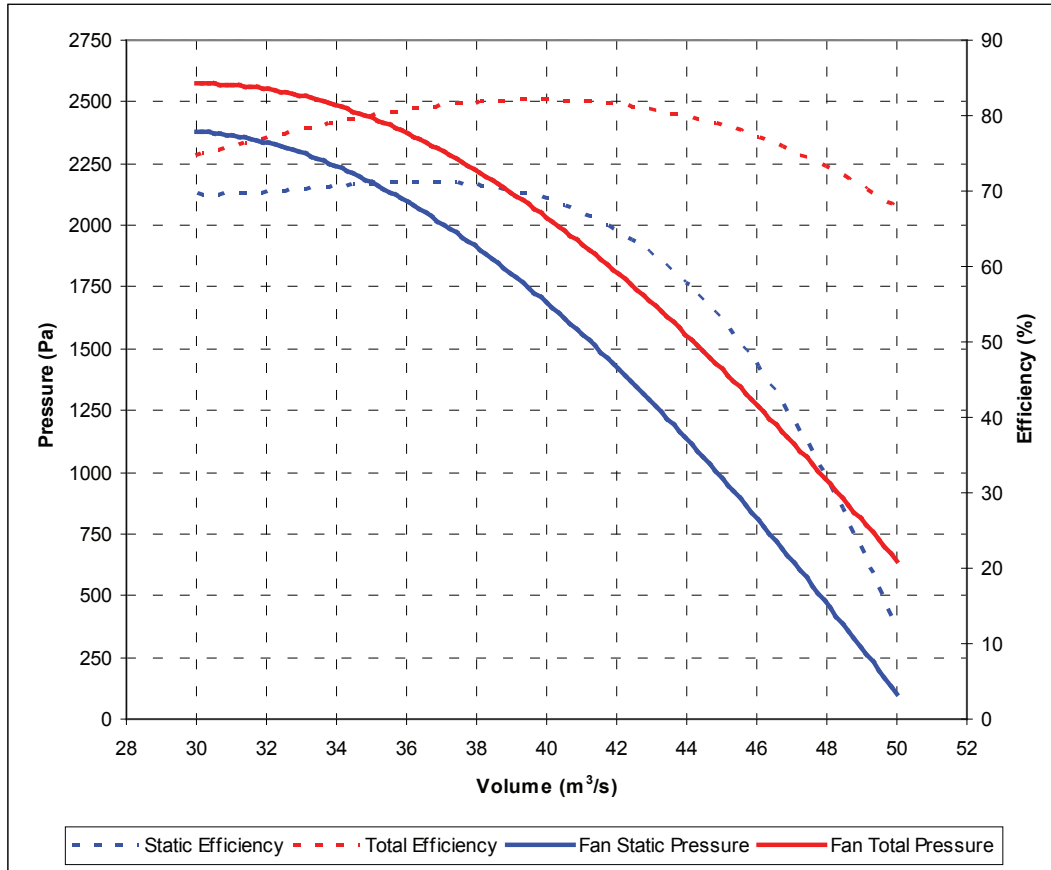

Go with the flow....