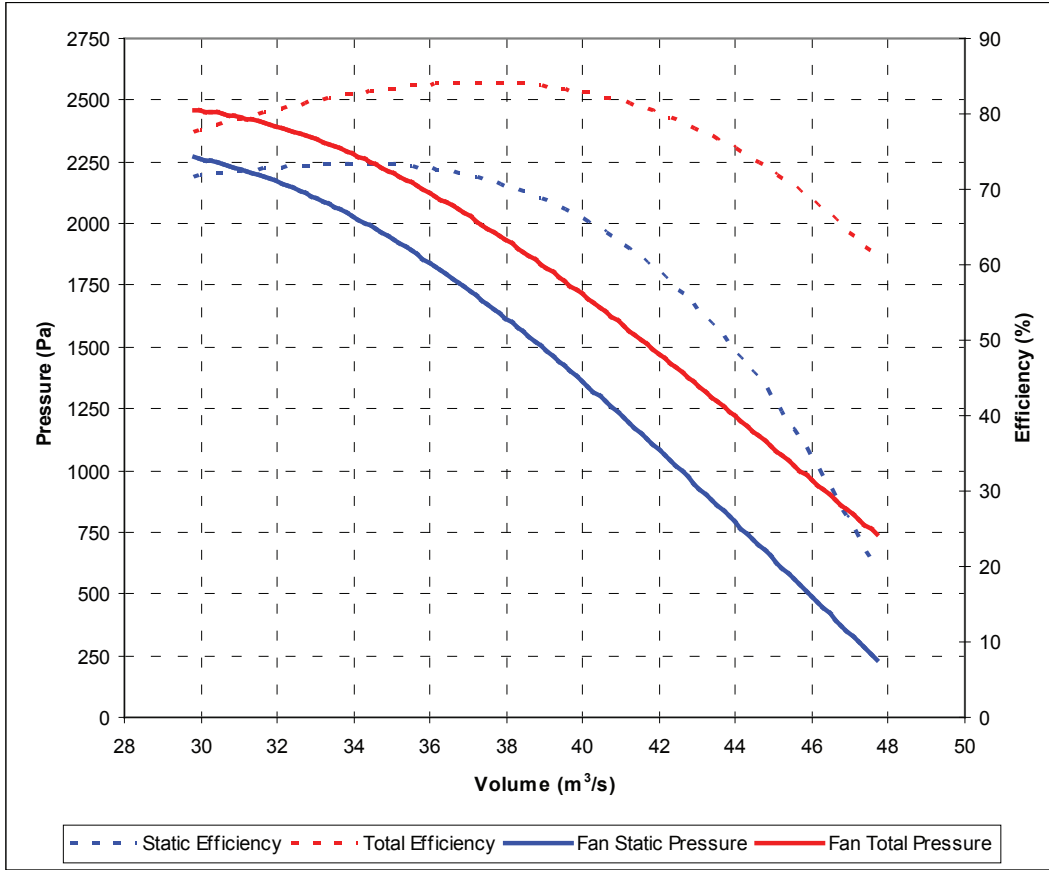

- 1 x 90kW Motors
- Fully Cast One - Piece Aluminium Alloy Impellers
- 1400mm Diameter Casing

Go with the flow....