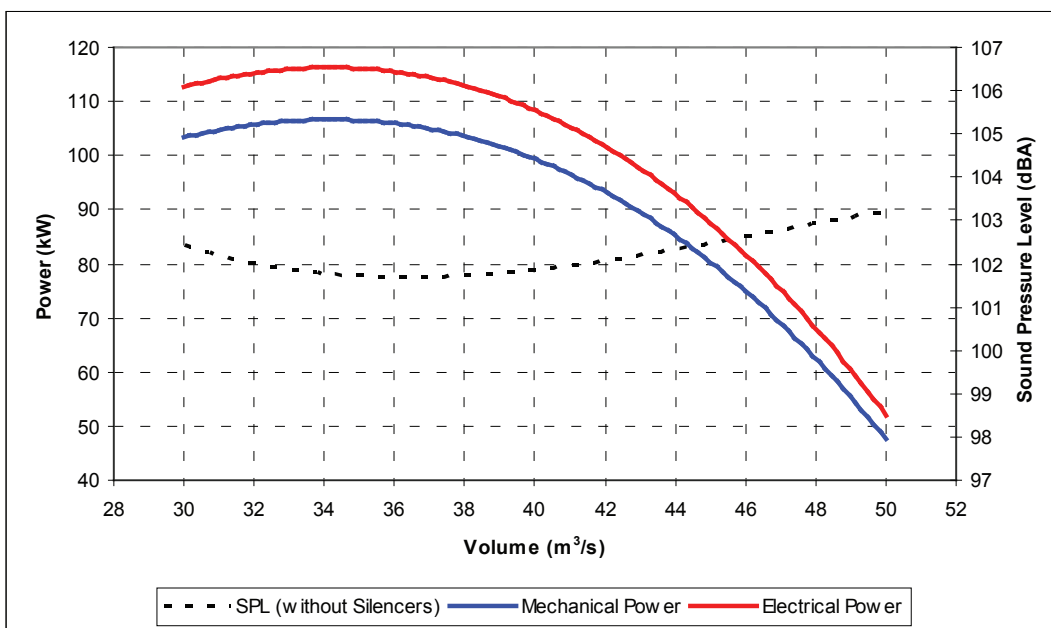

- 1 x 110kW Motors
- Fully Cast One - Piece Aluminium Alloy Impellers
- 1400mm Diameter Casing

Go with the flow....

CC1400 Mk4 Vane Axial Fan Fan Curve

63 Christable Way
Landsdale 6065
Western Australia
Tel: +61 8 9249 9022
Fax: +61 8 9249 9126
website: www.clemcorp.com.au
email: sales@clemcorp.com.au
ABN: 54 115 959 683

- 1 x 90kW Motors
- Fully Cast One - Piece Aluminium Alloy Impellers
- 1400mm Diameter Casing

Go with the flow....