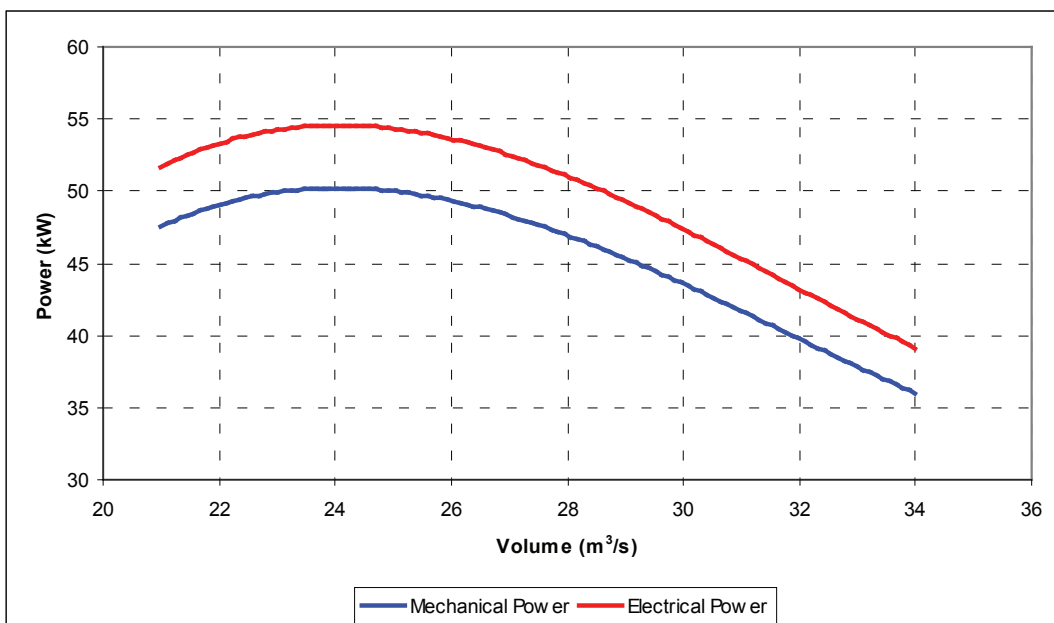

- 1 x 55kW
- Fully Cast One - Piece Aluminium Alloy Impeller
- 1260mm Diameter Casing

CC1254 Single Stage Outlet Axial Fan Fan Curve

63 Christable Way
Landsdale 6065
Western Australia
Tel: +61 8 9249 9022
Fax: +61 8 9249 9126