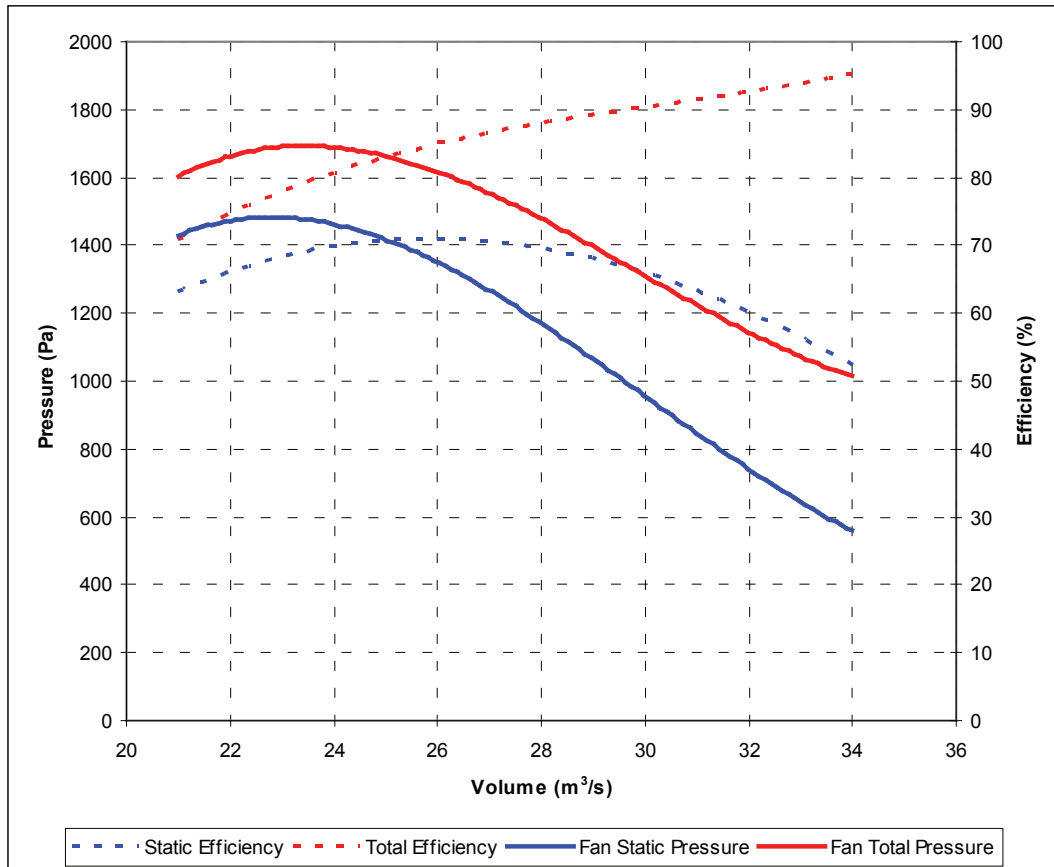

- 1 x 55kW
- Fully Cast One - Piece Aluminium Alloy Impeller
- 1260mm Diameter Casing

CC1254 Single Stage Outlet Axial Fan Fan Curve

63 Christable Way
Landsdale 6065
Western Australia
Tel: +61 8 9249 9022
Fax: +61 8 9249 9126