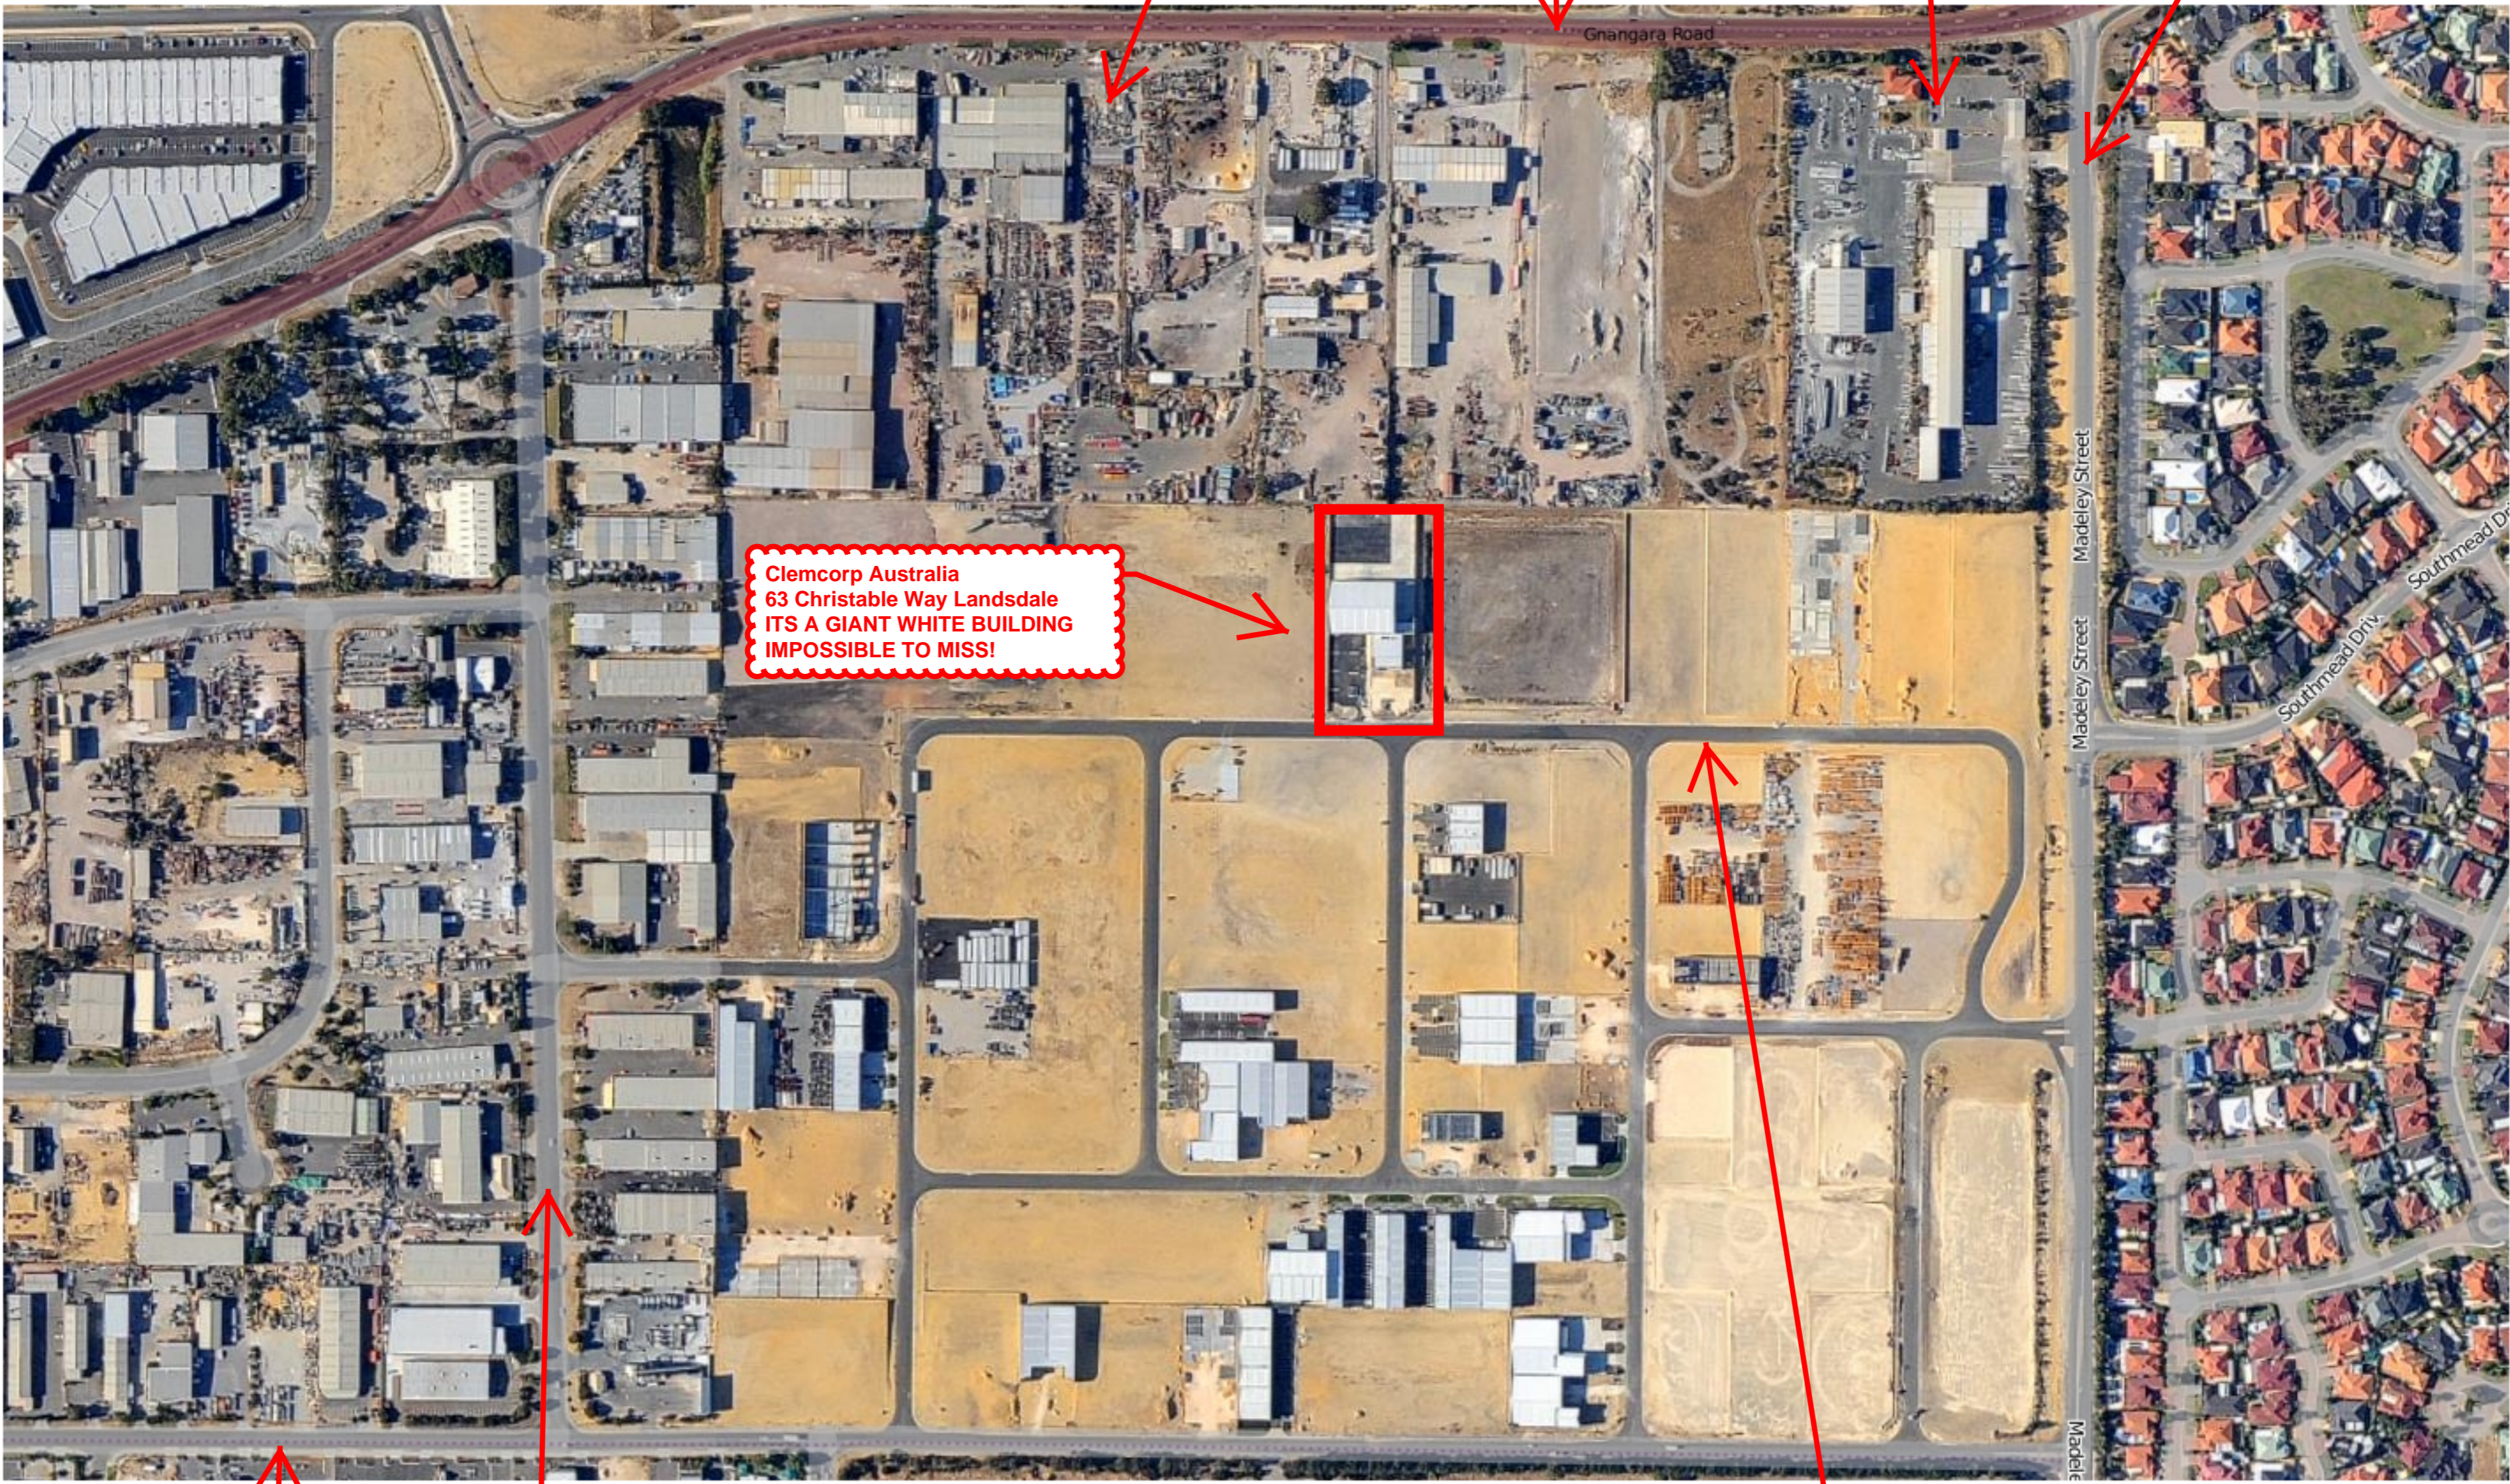

TO ALEXANDER DRIVE TURN-OFF

Bill's Machinery

Gnangara Road

Wembley Cement

Madeley Street

Clemcorp Australia  
63 Christable Way Landsdale  
ITS A GIANT WHITE BUILDING  
IMPOSSIBLE TO MISS!

Furniss Road

Atwell Street

Clemcorp Australia  
Landsdale Factory Location Map  
63 Christable Way Landsdale

CHRISTABLE WAY

(08) 9249 9022 (Main Switch) or Saul Holbeck 0418 912 322 or Justin Coetzee 0400 235 890